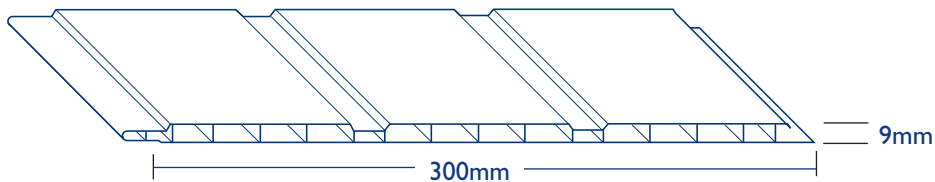

# NEW Universal Hollow Soffit Colours

The SUB300 Hollow Soffit is now available in **Anthracite Grey** and **Black**.

To satisfy customer demand in the market, we have now expanded our SUB300 range of Hollow Soffit, introducing the popular new colours, Anthracite Grey and Black in solid colour.

- New improved design
- Positive interlocking tongue & groove
- Increased webs for support in key areas

## Product Details

Code No.	Description	Colour	Pack Qty	Length (m)
SUB300A	300mm Universal Hollow Soffit	Black	5	5
SUB300G	300mm Universal Hollow Soffit	Anthracite Grey	5	5
JJTG	Hollow Soffit Joint Trim	Anthracite Grey	10	5
JSTG	Hollow Soffit Starter Trim	Anthracite Grey	10	5