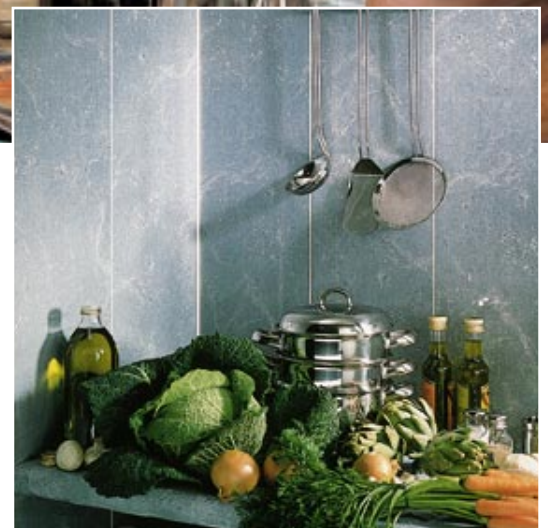

Marbrex™

rooms
practical.

- A: Blue Mosaic
- B: Inari Blue
- C: Black Sienna
- D: Green Marble

Swish®
BUILDING PRODUCTS

stylish kitchens

where style and hygiene are important

In the kitchen, walls have to be attractive but easy to keep clean. The Marbrex wipe clean surface is just right for walls in food preparation and cooking areas. Tile grouting can stain and harbour germs, but Marbrex panels fit together without the need for grout.

Marbrex can be fitted behind a gas hob if protected by a heat resistant glass plate.

A: Green Mosaic
B: Dark Blue Marble

*practical
living*
a new way to decorate

Marbrex™

Marbrex is a great alternative to conventional paint and wallpaper. It is perfect in playrooms, bright in bedrooms and there's bound to be a pattern that's just right for the cloakroom, the wc and any utility area.