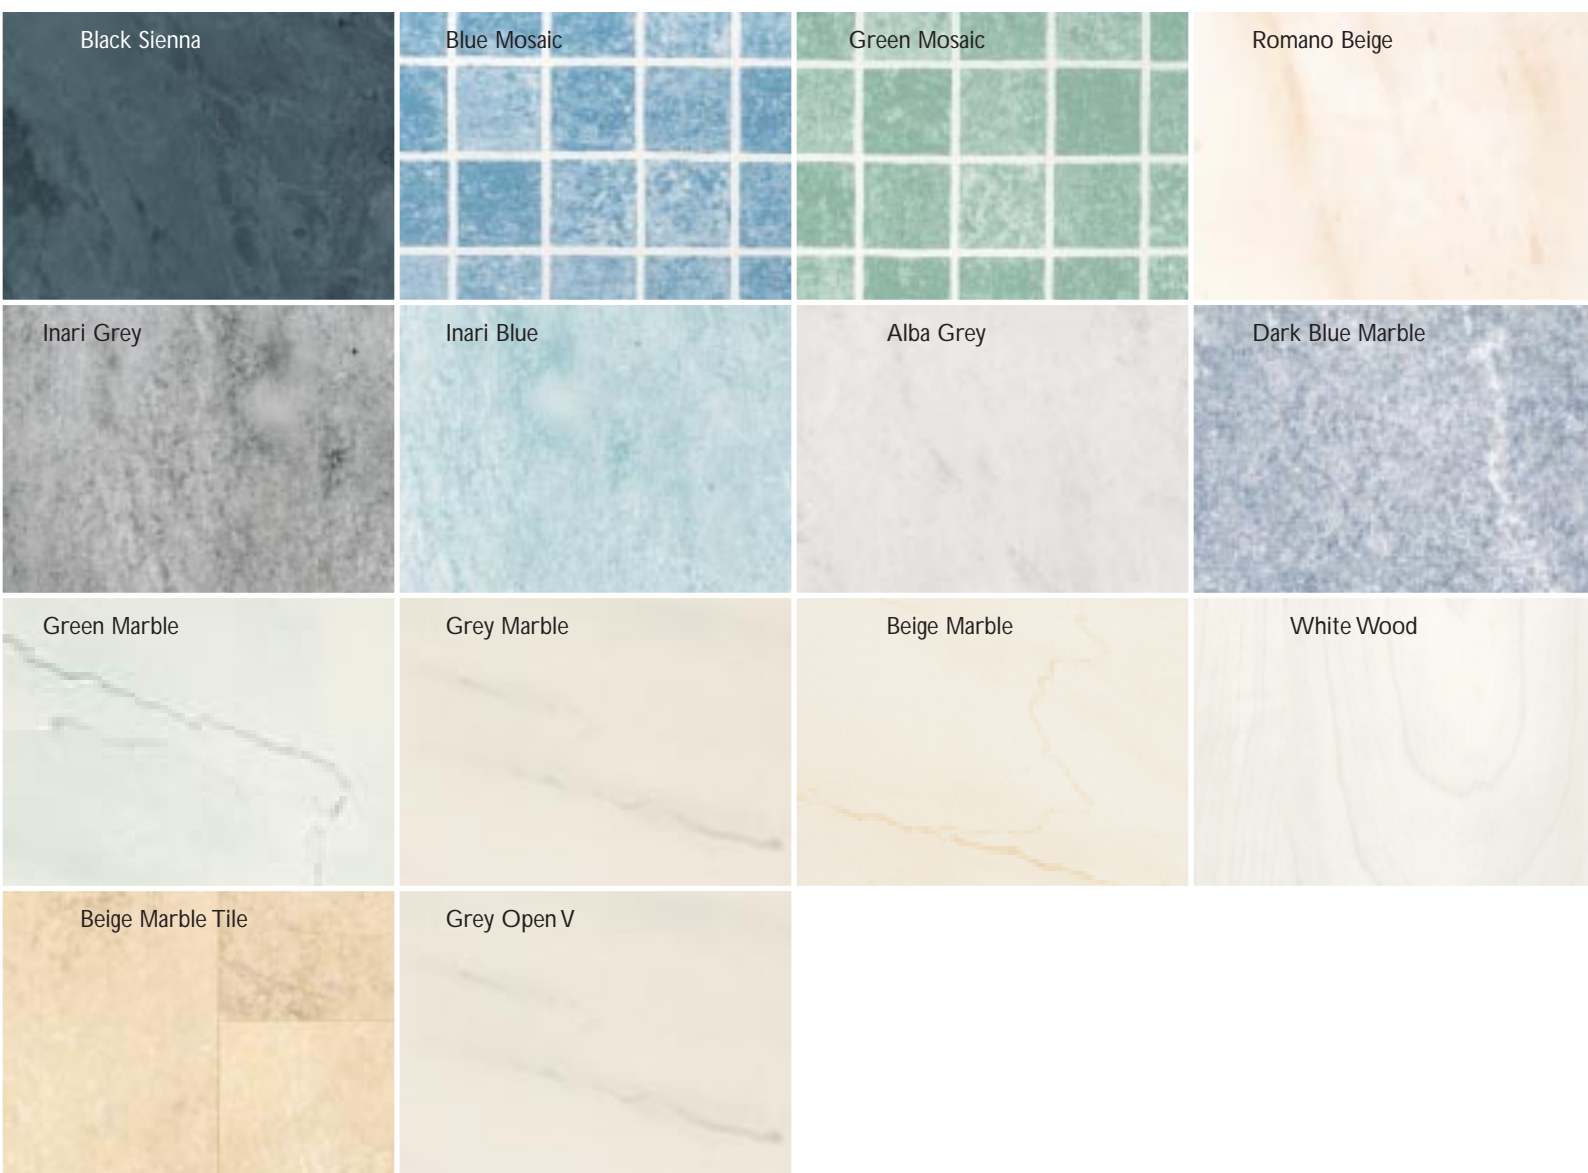

Marbrex can be fitted behind a gas hob if protected by a heat resistant glass plate.

A: Green Mosaic
B: Dark Blue Marble

*practical
living*
a new way to decorate

Marbrex™

Marbrex is a great alternative to conventional paint and wallpaper. It is perfect in playrooms, bright in bedrooms and there's bound to be a pattern that's just right for the cloakroom, the wc and any utility area.

A	C
B	

- A: Romano Beige
- B: Alba Grey
- C: Beige Marble Tile

Swish®
BUILDING PRODUCTS

*things are
looking up
ceilings that top off the room*

Marbrex is not just for walls. Any of the patterns and colours can be used on the ceiling. Darker colours draw the ceiling down while the lighter tones give a feeling of space and light.

A	B
	C

- A: Satin White
- B: Gloss White
- C: Grey Open V

colour palette

Marbrex™

a style and design to suit every room

WALL PANELS - 250mm

Code	Description	Width/Length (mm)	Panel Style/fit
DC26314	Black Sienna *	250 x 2600	Flat/Flush
DC26073	Blue Mosaic *	250 x 2600	Flat/Flush
DC26296	Green Mosaic *	250 x 2600	Flat/Flush
DC26274	Romano Beige *	250 x 2600	Flat/Flush
DC26085	Inari Grey *	250 x 2600	Flat/Flush
DC26087	Inari Blue *	250 x 2600	Flat/Flush
DC26083	Alba Grey *	250 x 2600	Flat/Flush
DC20145	Dark Blue Marble	250 x 2700	Flat/Close V
DC91130	Green Marble	250 x 2700	Flat/Close V
DC20153	Grey Marble	250 x 2700	Flat/Close V
DC20164	Beige Marble	250 x 2700	Flat/Close V
DC260L6	White Wood	250 x 2600	2 Plank/Close V

* These profiles will accept Gold and Silver decorative strips. Do not use Decorative Strips in shower enclosures.

Every effort has been made to accurately reproduce Marbrex colours in this brochure, but due to print limitations, the colours shown may not exactly match panel colours.