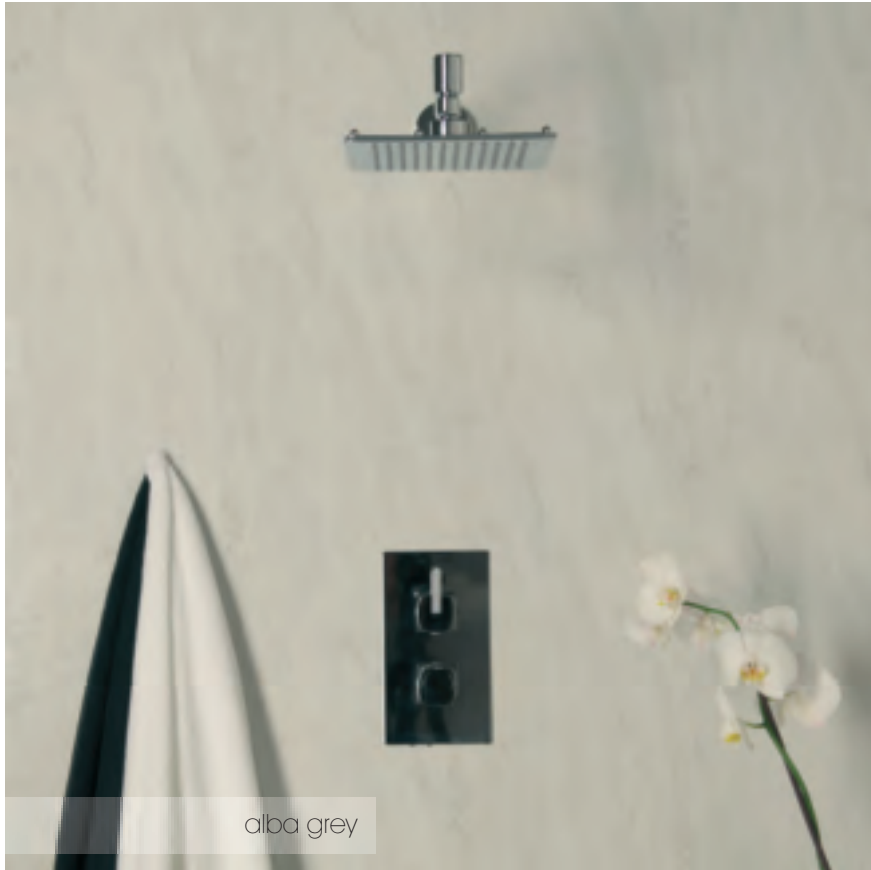

Whether you require a neutral, calming palette or something more dramatic that makes a statement, you're sure to find the finish you require in the Marbrex range.

stunning, stylish
and very practical

You can create great decorative effects using Marbrex without compromising on quality. Lie back and enjoy your luxurious bathroom bliss.

Marbrex decorative panels can be used floor to ceiling or as a decorative feature.

versatile designs
easy to install

Marbrex is simple and easy to install and available in flat/flush or flat/close v designs.