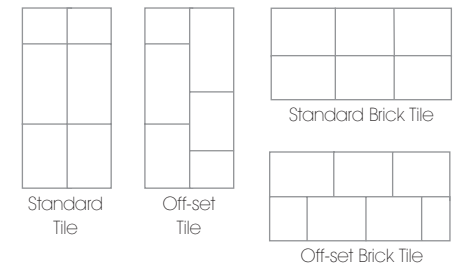

Marbrex decorative panels can be used floor to ceiling or as a decorative feature.

versatile designs
easy to install

Marbrex is simple and easy to install and available in flat/flush or flat/close v designs.

Marbrex can be installed behind radiators and can also be used behind cookers when protected by a heat resistant screen.

natural light beige

the stylish alternative ...

Stile

The Stile range of panels features an attractive tile effect that incorporates the illusion of grout. However, as with other Marbrex panels, Stile fits together without the need for grouting.

Panels can be arranged in four possible configurations to create an authentic finish, as shown opposite. Each panel is 1.2m x 250mm and features a 3 x 400mm tile pattern. A grout effect lip at the end of each panel allows panels to be easily joined together, giving a neat, clean finish.