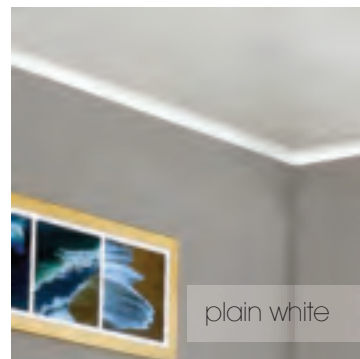

Perfect in bathrooms, kitchens, playrooms and utility rooms, Marbrex panels are ideal for practically any room in the home or office.

Marbrex comes with trims and corners that compliment every design and give a professional finish to each installation.